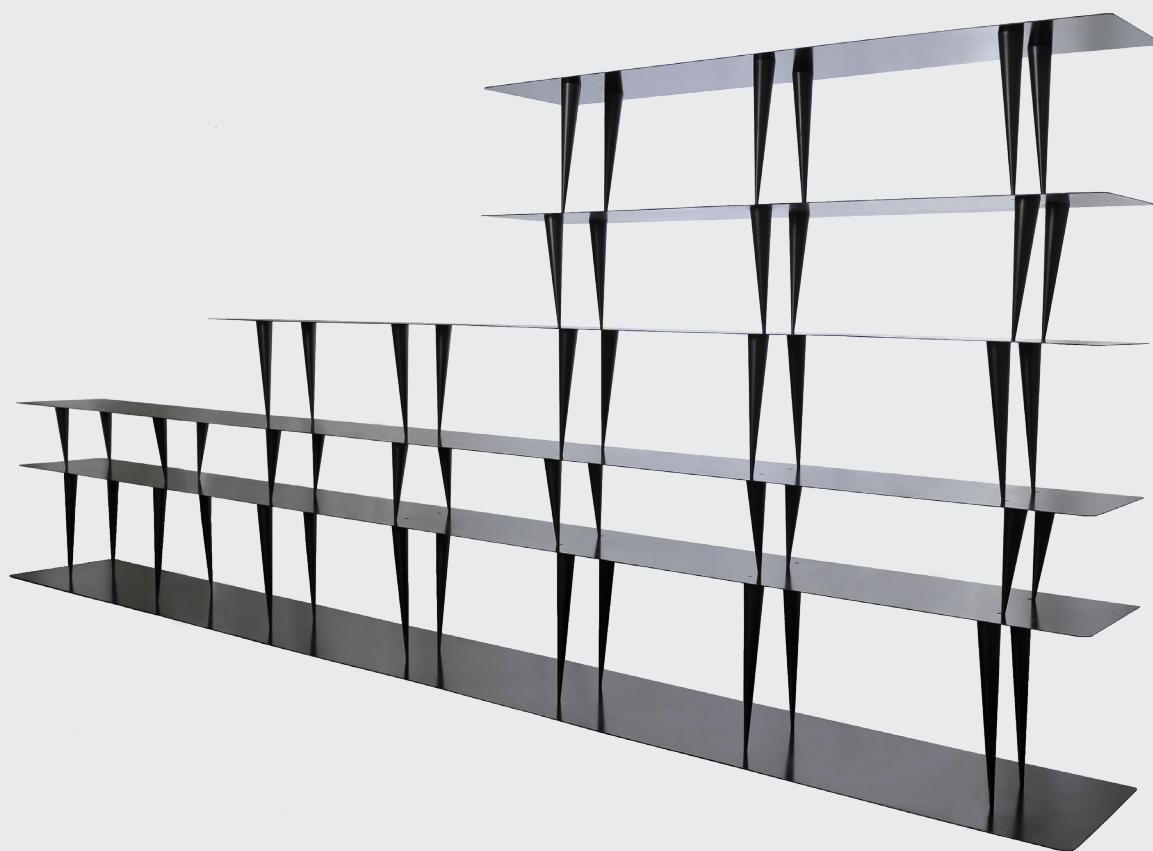

# MORI

---

A new addition to our collection, Mori. As the forest grows naturally in a pattern random but clear, Mori shelves grow in many ways randomly clear for your books, lights, statues and memories. And like forest - mori - is adaptable to its natural surroundings this shelf can be set in different environments, with different shapes, angles and harmoniously organic flow.

## DESIGNERS

---

Asobi is a design studio established by Gorazd Malačič in 1999. The studio made its international debut in 2005 at the London Design Festival with their prototype of the spellbinding Isle Lounge sofa. In 2006, Asobi received the Design Distinction (Silver) Award in I.D. Magazine's 52nd Annual Design Review for their fluid, futuristic Gwig LED luminaries. In 2014 Carbon Light, a high-performance modular LED suspension light, was selected as a finalist in lighting products at the Architizer Awards.

## TECHNICAL DATA

---

Shelves in steel with carbon fiber legs in four different heights, 27cm, 33cm, 38cm and 48cm. Different color finishes. Custom sizes available.

## DIMENSIONS

---